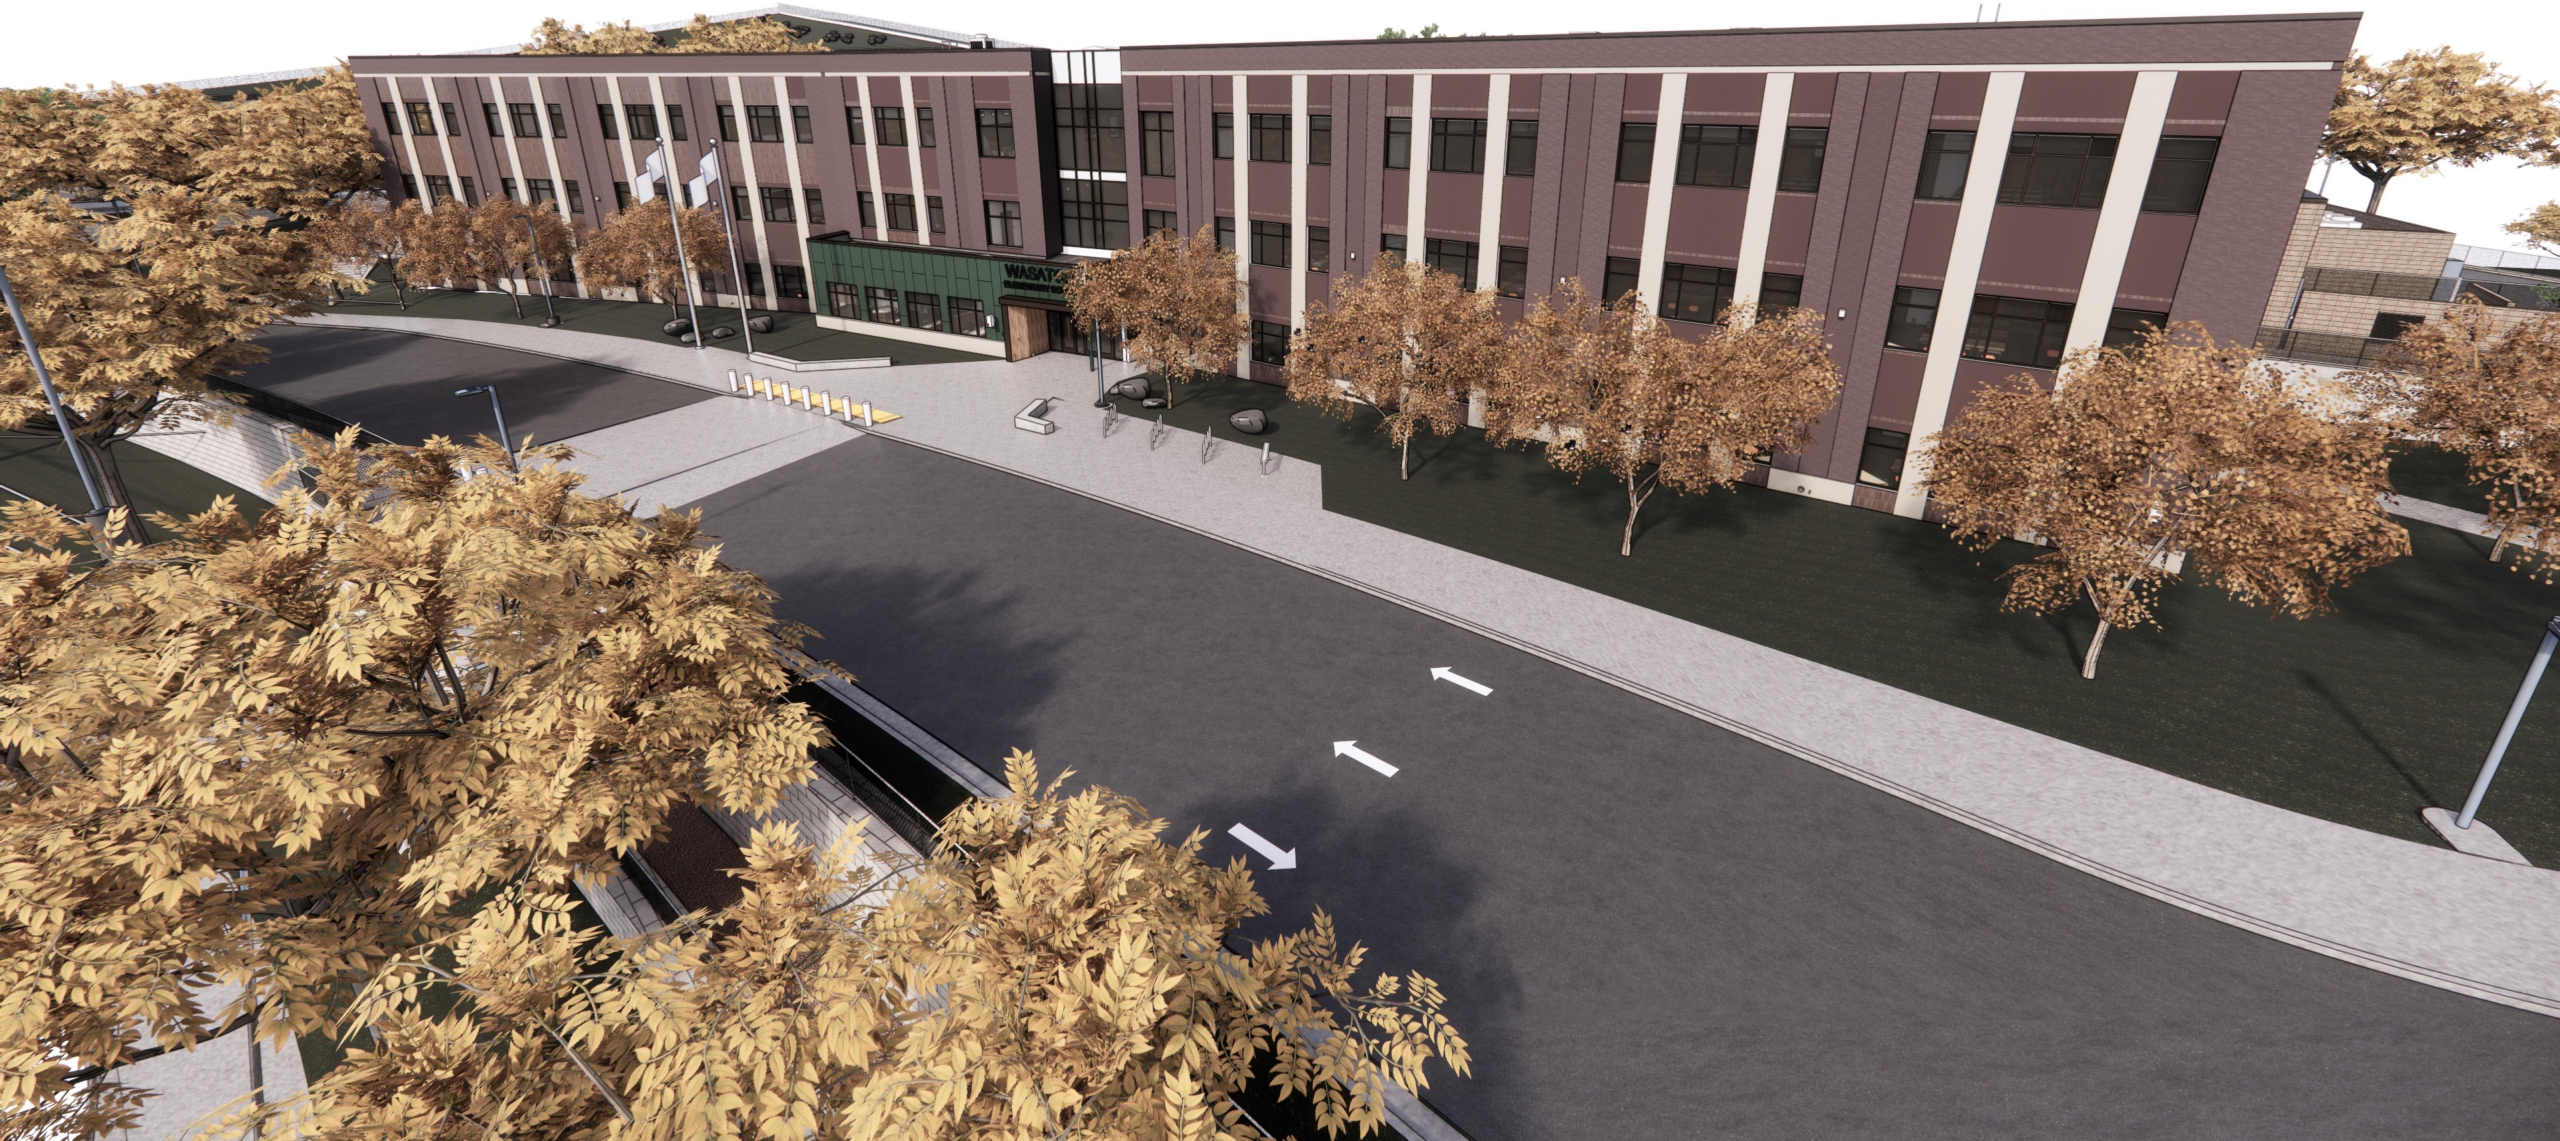

Provo School District

Construction Update

April 30, 2024

Timpview

Wasatch

FFKR ARCHITECTS
Wasatch Elementary

Shoreline