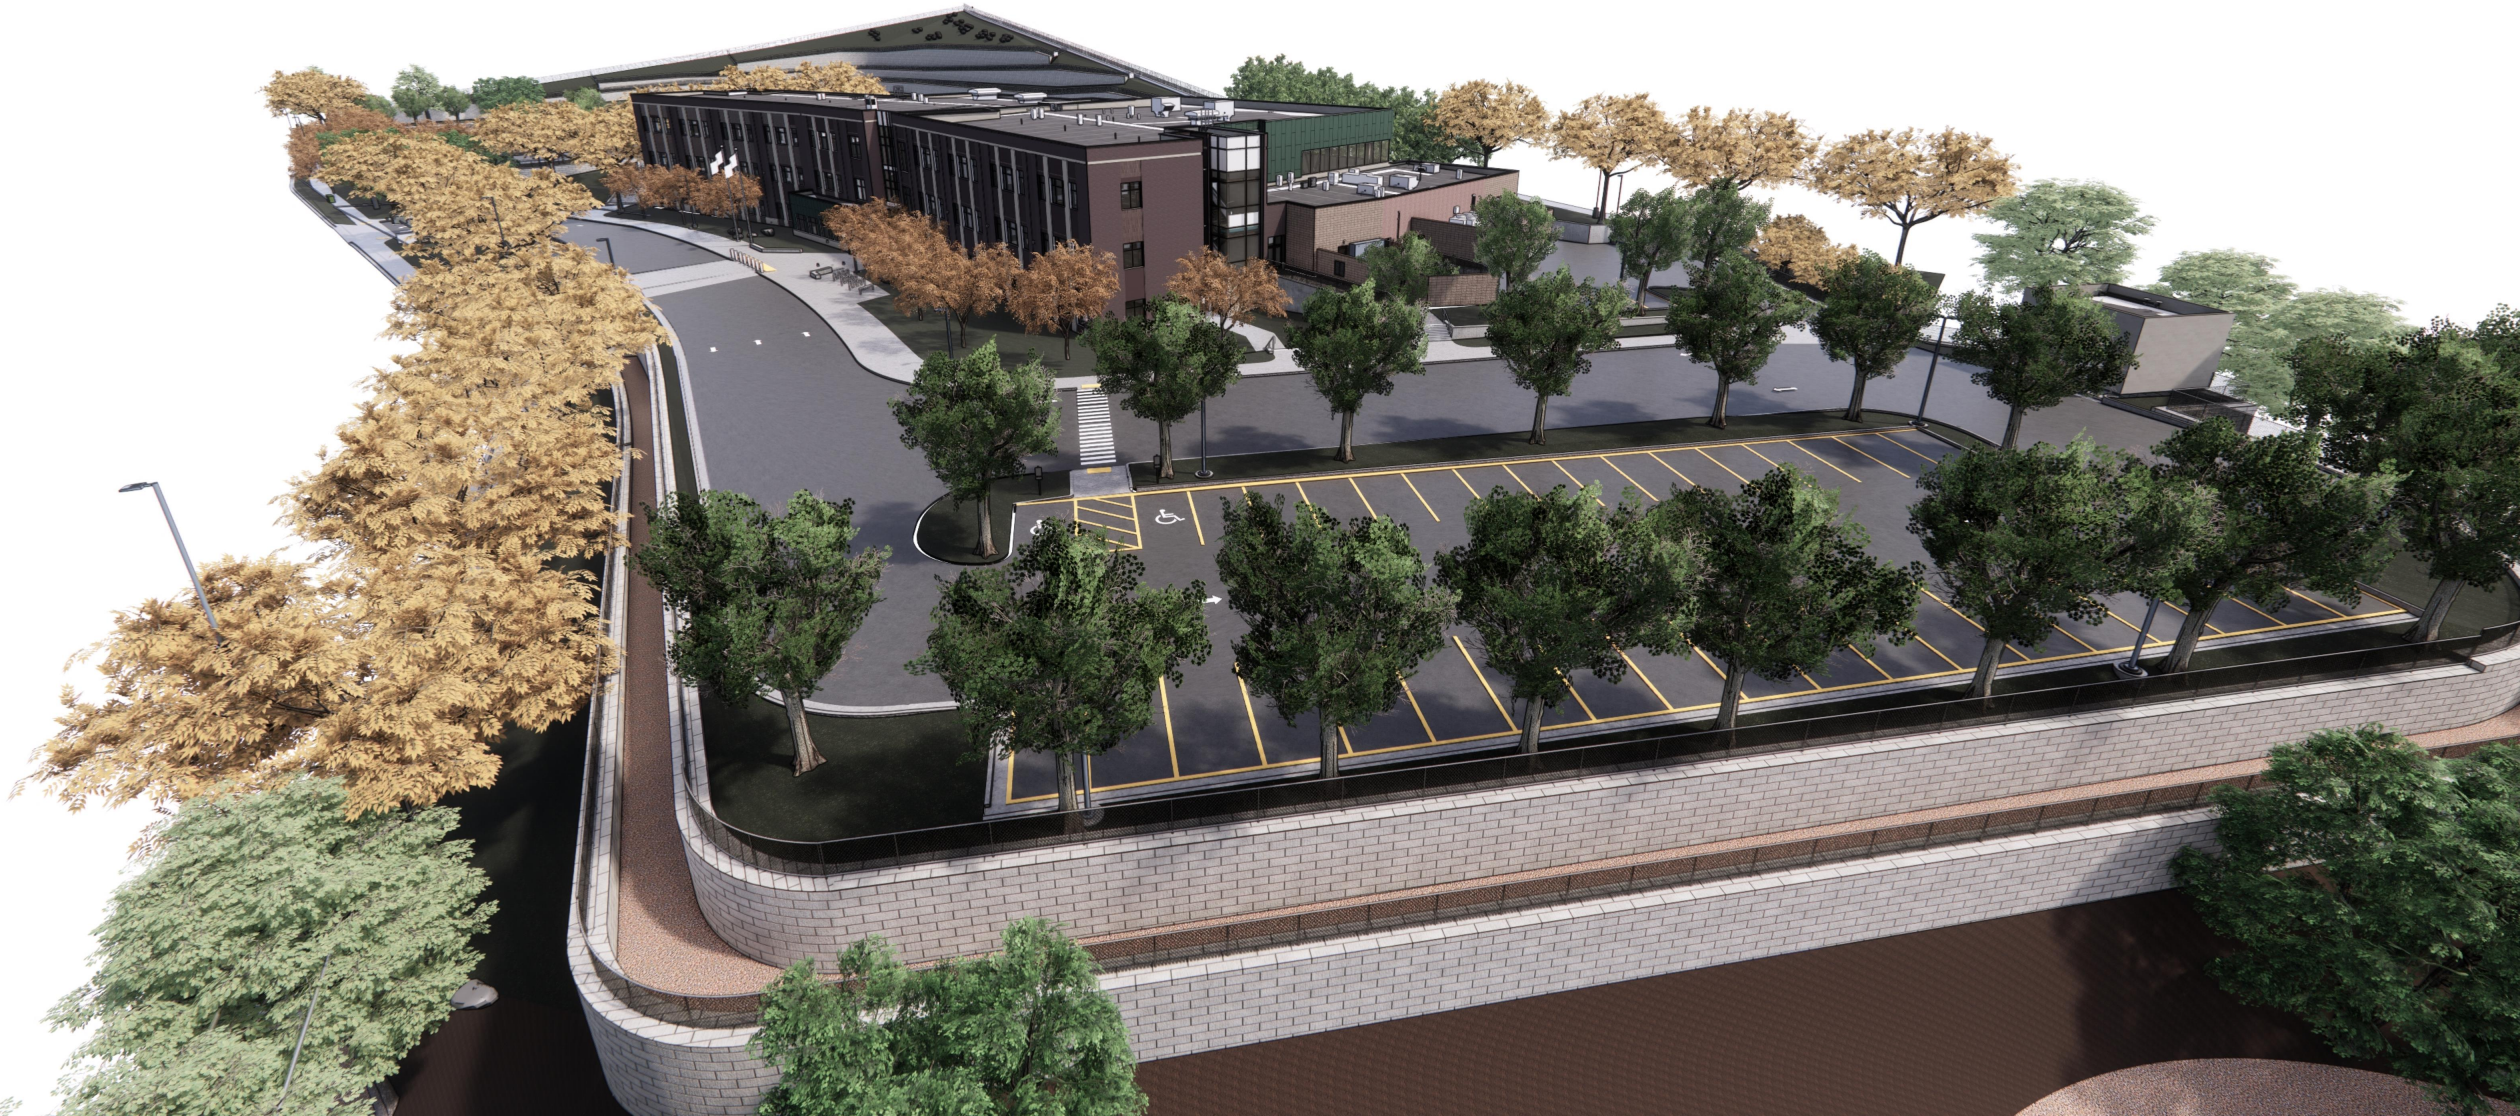

Provo School District

Construction Update

April 30, 2024

Timpview

Wasatch

FFKR ARCHITECTS
Wasatch Elementary

Shoreline