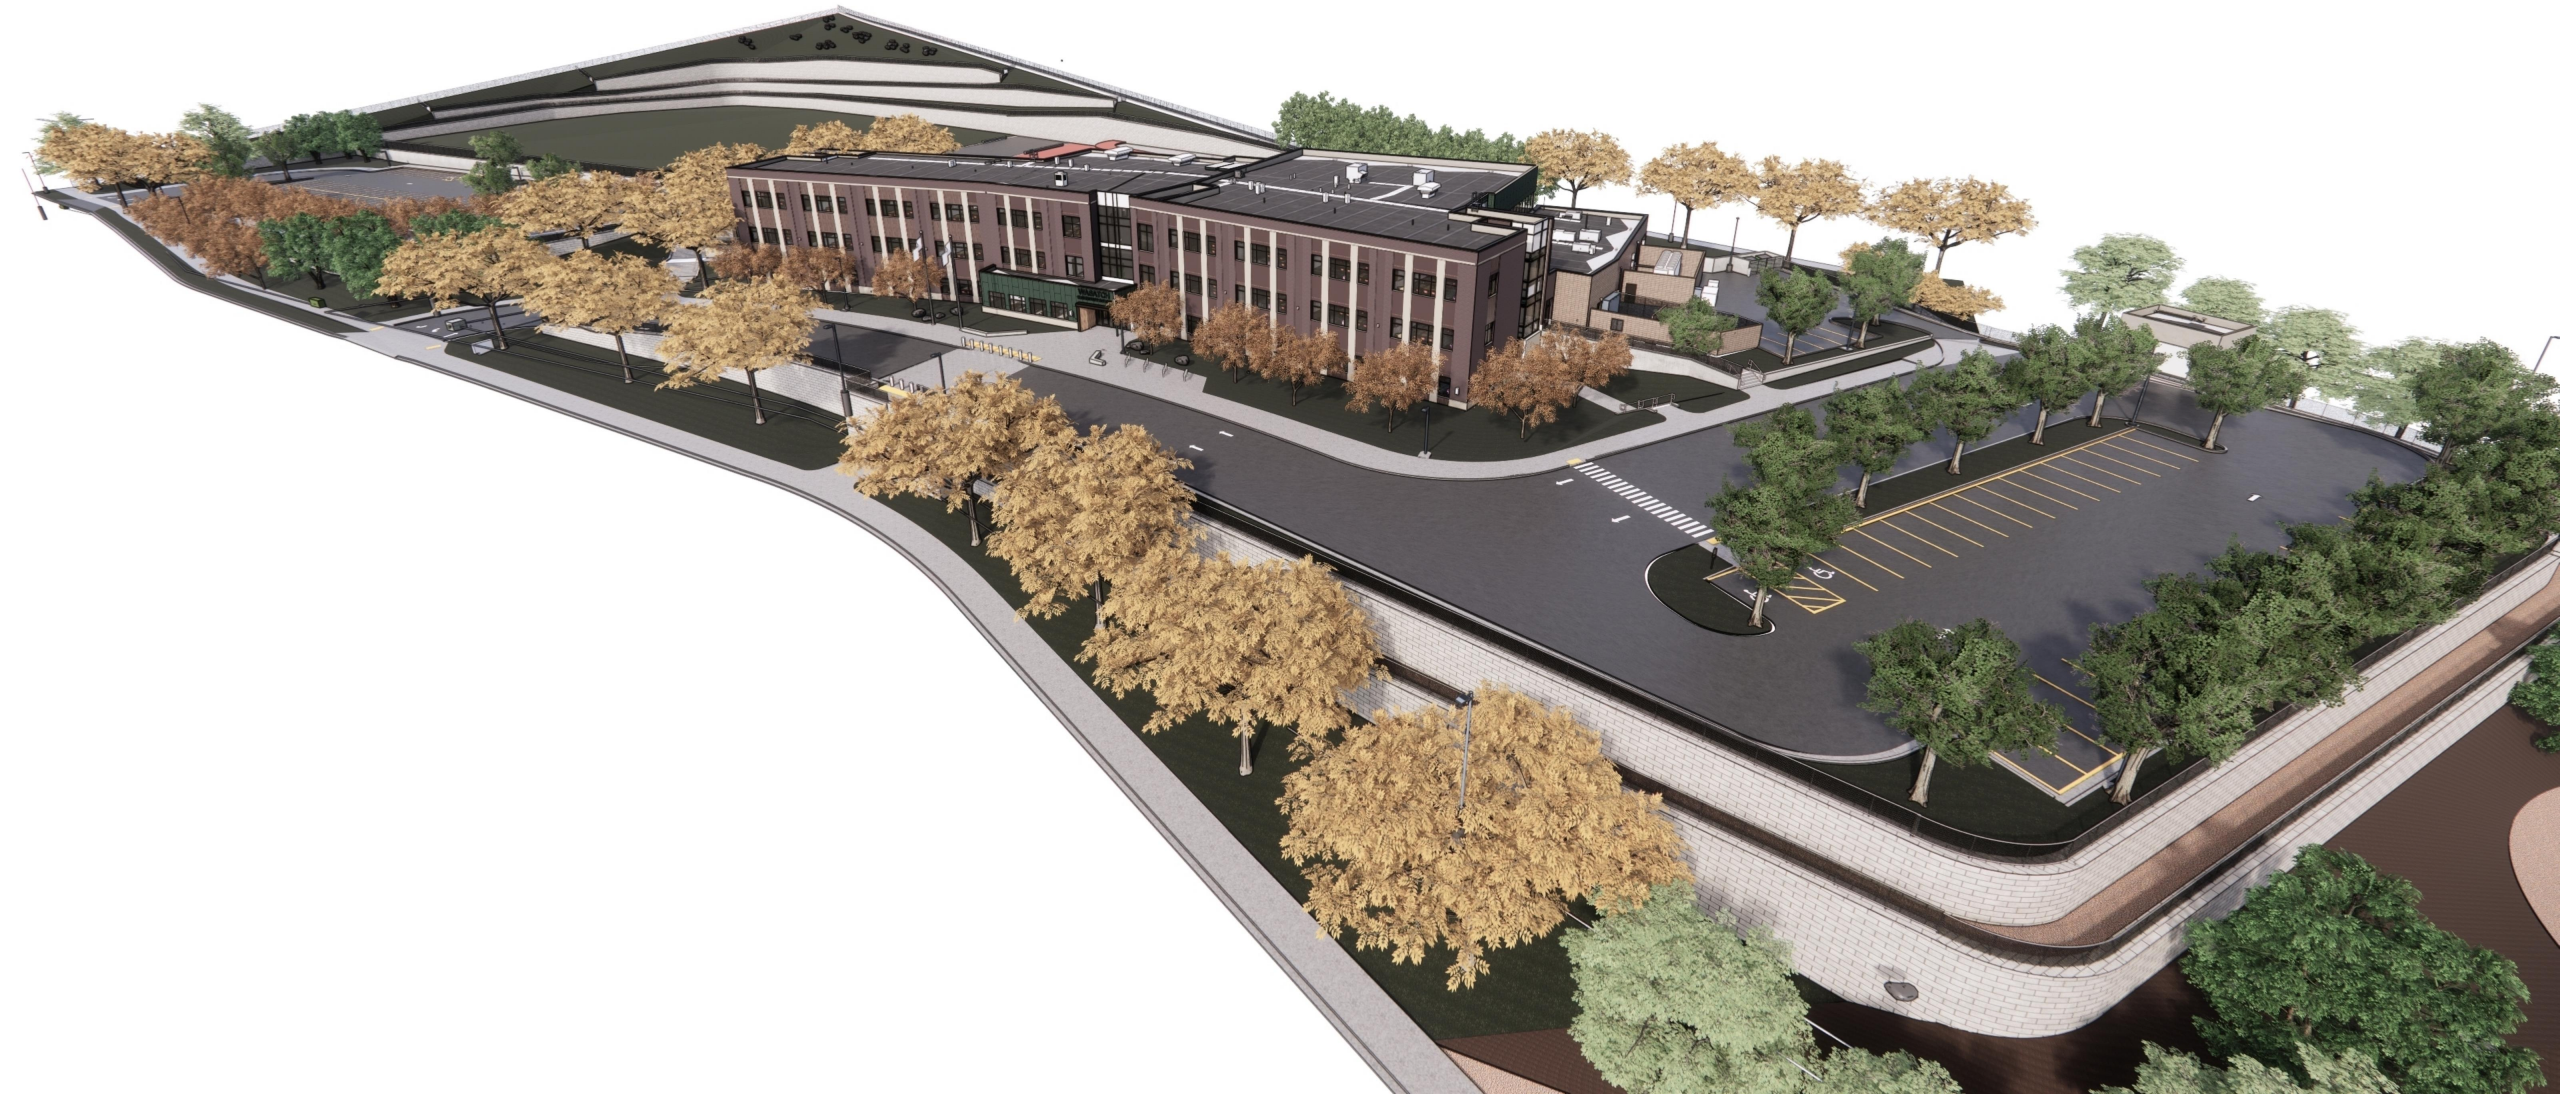

Provo School District

Construction Update

April 30, 2024

Timpview

Wasatch

FFKR ARCHITECTS
Wasatch Elementary

Shoreline