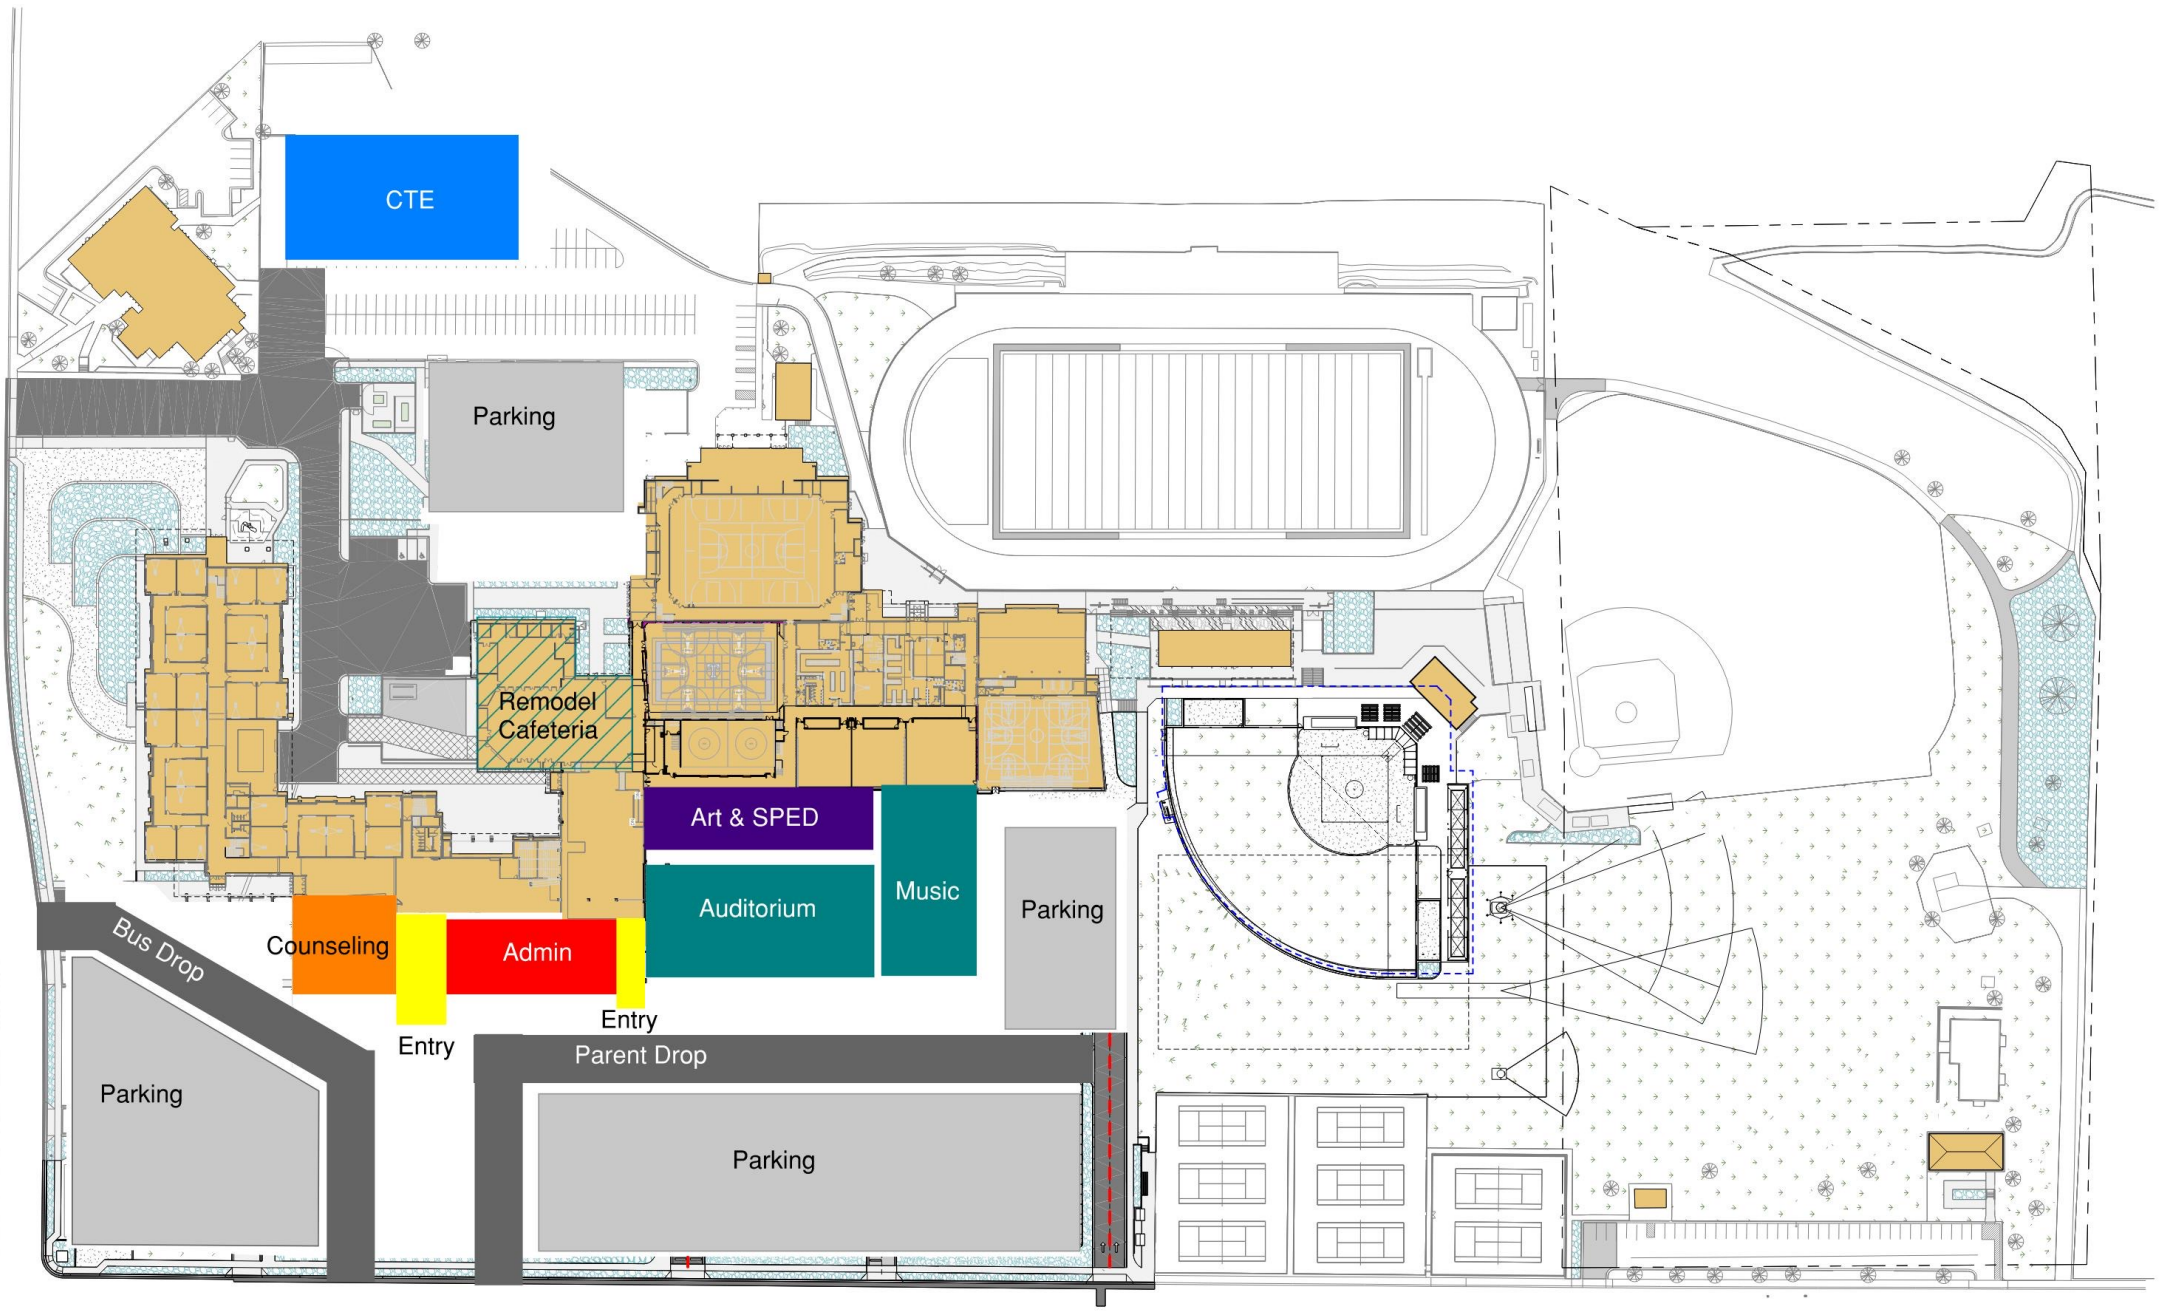

3202.4

3211.0

3200.0

3208.1

76 STALLS

TIMPVIEW HIGH SCHOOL

TIMPVIEW DRIVE

BLUE LINE INDICATES
"EXTENT SOFTBALL
COMPLEX - ALTERNATE #1"

Wasatch

Shoreline