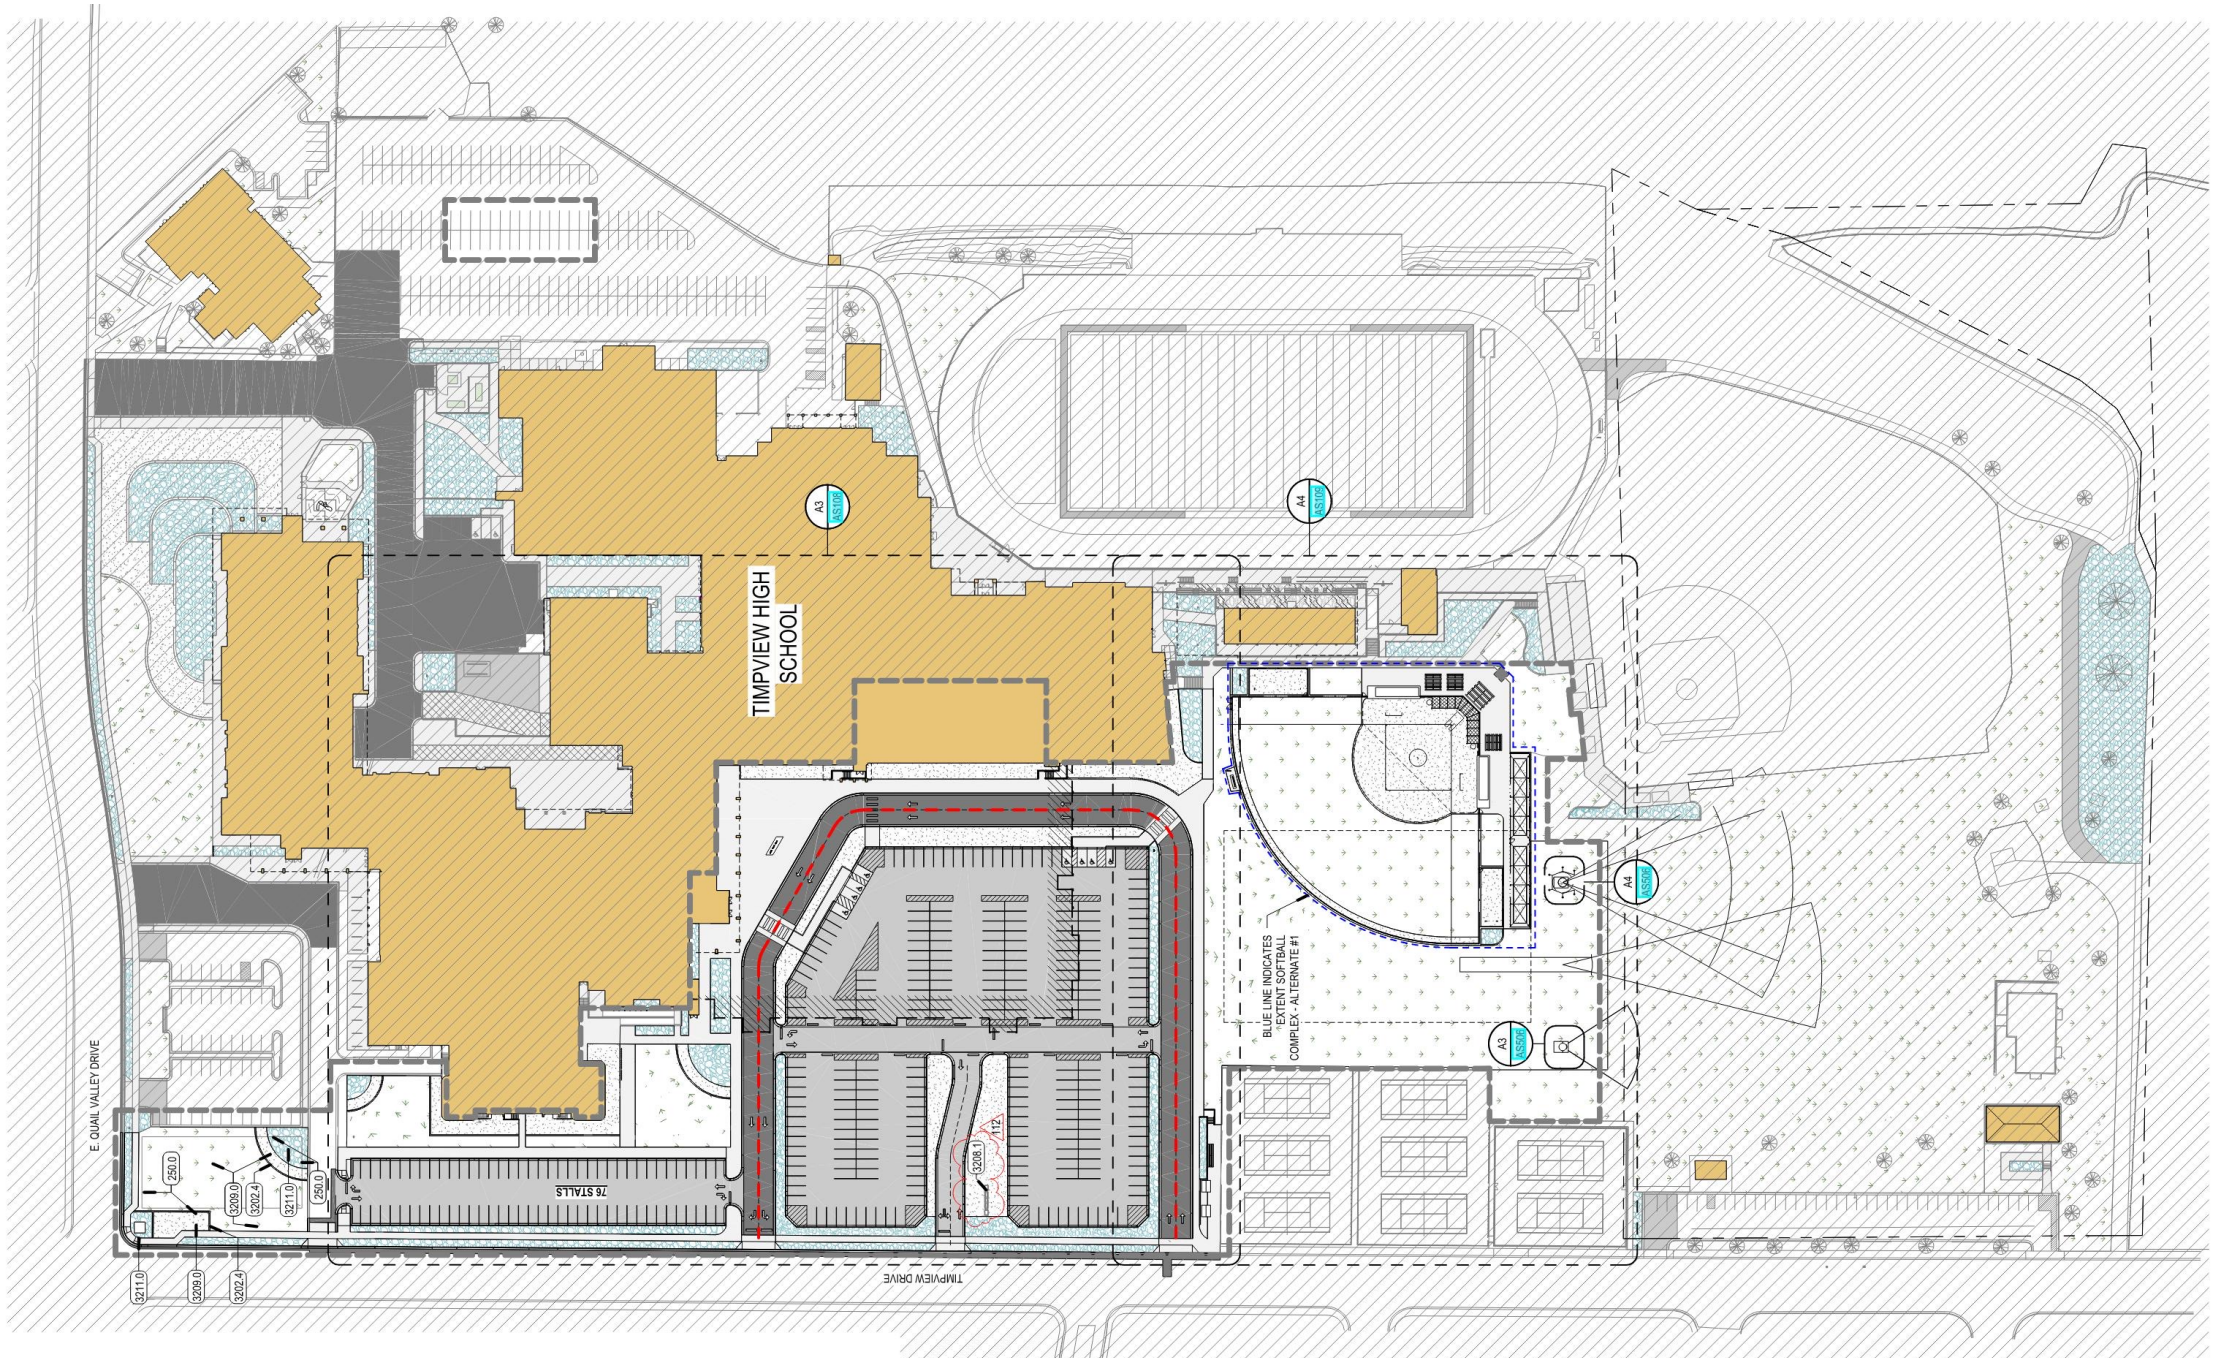

Provo School District

Construction Update

March 12, 2024

Timpview

E QUAL VALLEY DRIVE

3211.0

3208.0

3207.2

3202.4

3211.0

3200.0

3208.1

76 STALLS

TIMPVIEW HIGH SCHOOL

TIMPVIEW DRIVE

BLUE LINE INDICATES
"EXTENT SOFTBALL
COMPLEX - ALTERNATE #1"

Wasatch

Shoreline