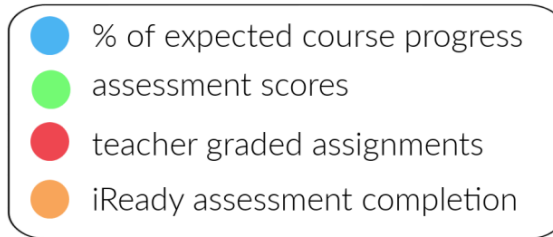

Weighted Categories for Grading

Please note that the 5% weighted i-Ready category is their *completion* of the test, not their actual score on the assessment.