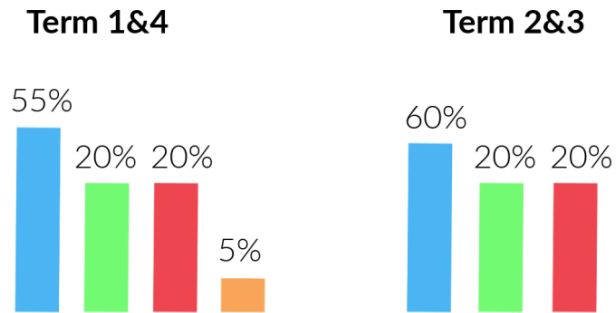

Weighted Categories for Grading

Please note that the 5% weighted i-Ready category is their *completion* of the test, not their actual score on the assessment.