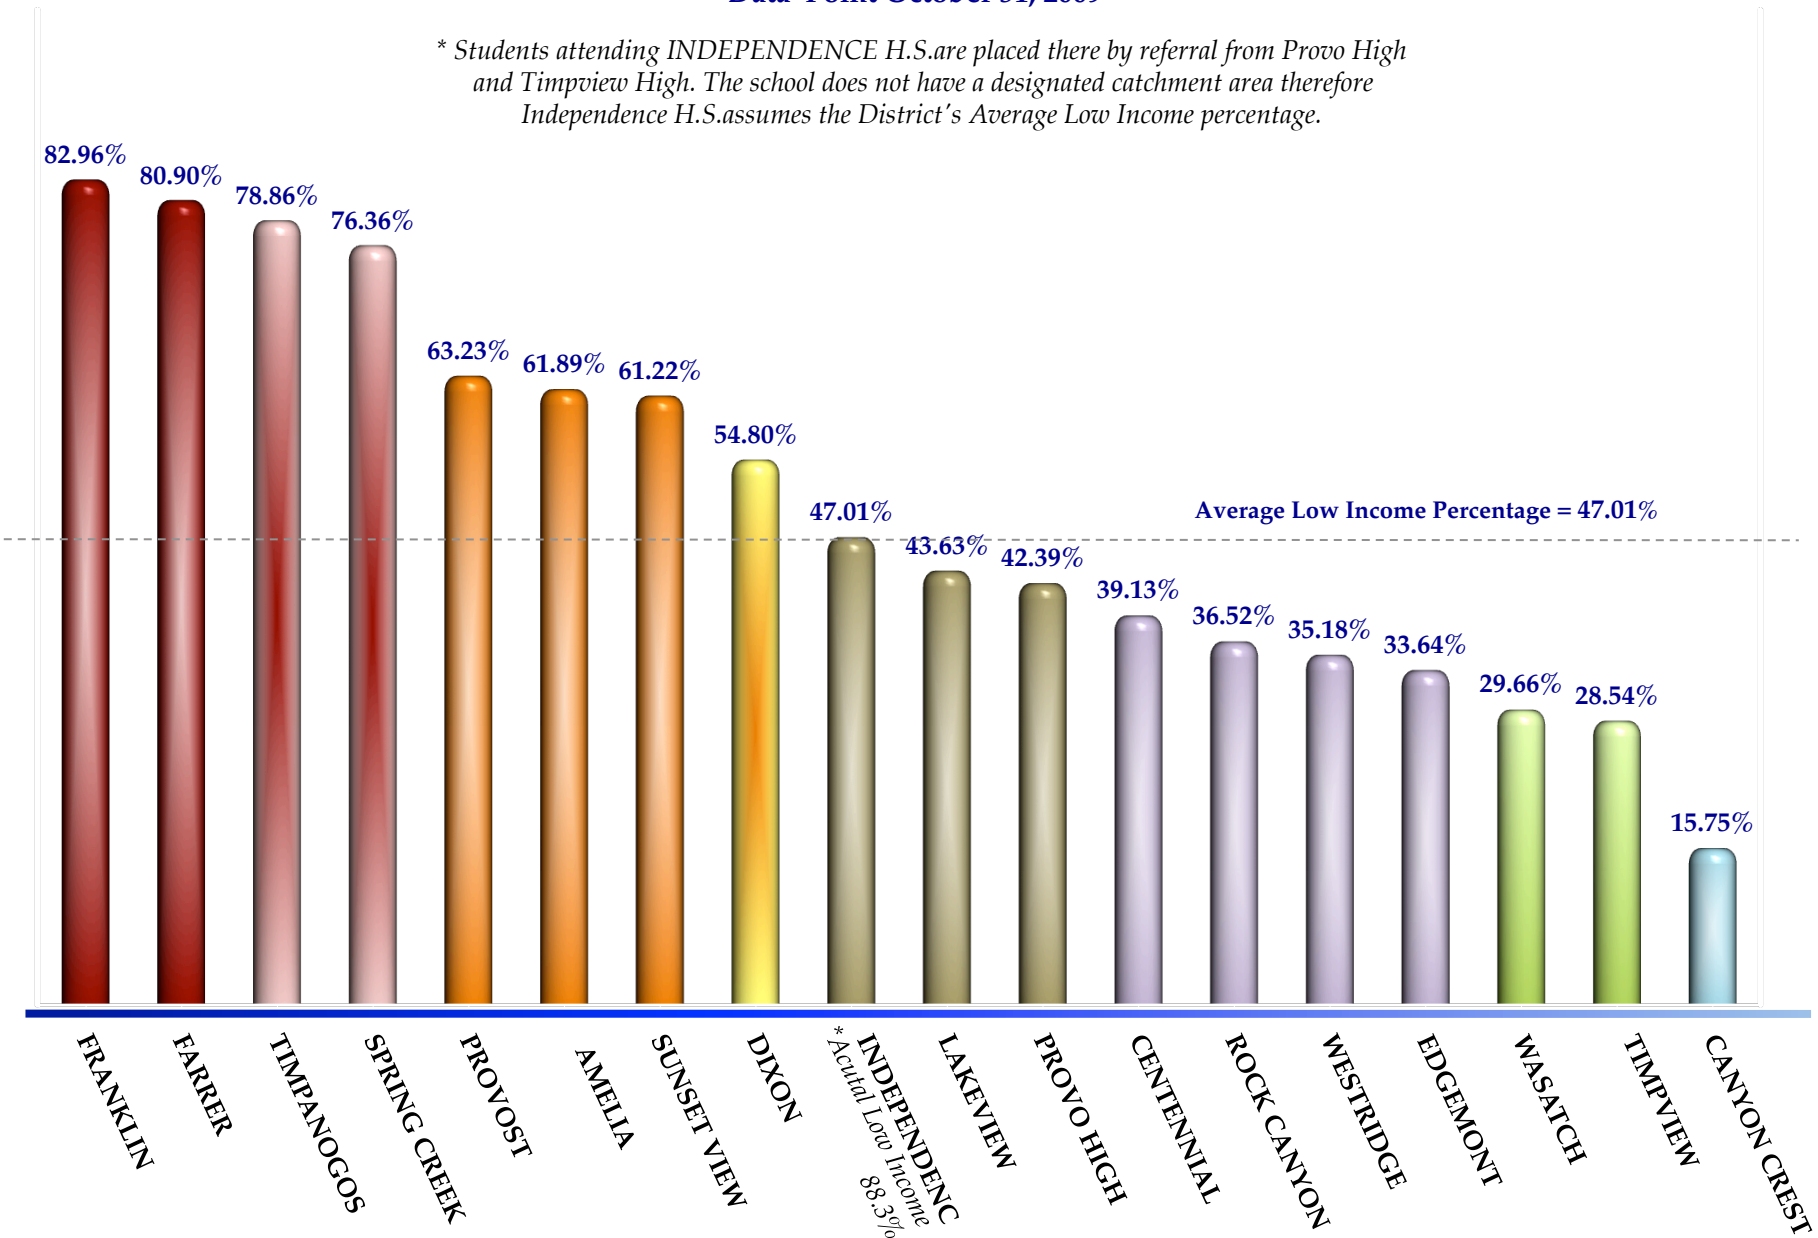

PROVO SCHOOL DISTRICT
Low Income Data for the 2010-2011 School Year
 Data Point October 31, 2009

** Students attending INDEPENDENCE H.S. are placed there by referral from Provo High and Timpview High. The school does not have a designated catchment area therefore Independence H.S. assumes the District's Average Low Income percentage.*

** Actual Low Income 88.3%*